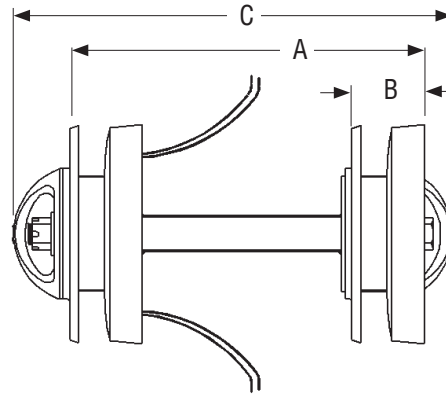

Features

Pit cleaning wire brushes are designed to improve the effectiveness of corrosion inhibitors, thus reducing the risk of leaks due to internal corrosion. Brushes are designed to conform to the inside diameter of pipe, regardless of wall thickness, to effectively clean the pipe wall.

Options

T.D. Williamson is committed to providing you with the exact product to assist you in planning, budgeting, and meeting the specifications for your individual application needs.

To help you obtain the proper pig for your application, check to see if the selection is capable of traversing your particular pipeline components (bends, valves, tees, etc.)

- PitBoss Cleaning Pigs are available in sizes 6-inch (150 mm) and larger.
- PitBoss Cleaning Pigs are available in dual diameter configurations.

■ 24-inch PitBoss™ Cleaning Pigs

PitBoss™ Cleaning Pigs

■ Sizes 16-inch & larger

■ Sizes 6- through 14-inch

Sizes 6-inch and larger

Inches	mm	Wt./Lbs.	Wt./Kg.	Part Number	A	B	C
6	150	15	6.80	02-2646-0006	15.56	2.56	18.36
8	200	20	9.07	02-2646-0008	16.56	3.00	19.30
10	250	40	18.14	02-2646-0010	19.50	3.63	19.50
12	300	50	22.68	02-2646-0012	20.44	4.19	23.86
14	350	57	25.85	02-2646-0014	20.44	4.19	23.86
16	400	120	54.43	02-2646-0016	24.44	5.33	27.50
18	450	145	65.77	02-2646-0018	23.44	5.67	28.63
20	500	215	97.52	02-2646-0020	26.24	6.08	31.58
22	550	235	106.59	02-2646-0022	26.79	6.54	32.04
24	600	270	122.47	02-2646-0024	30.85	7.44	36.94
26	650	322	146.06	02-2646-0026	39.74	7.52	46.21