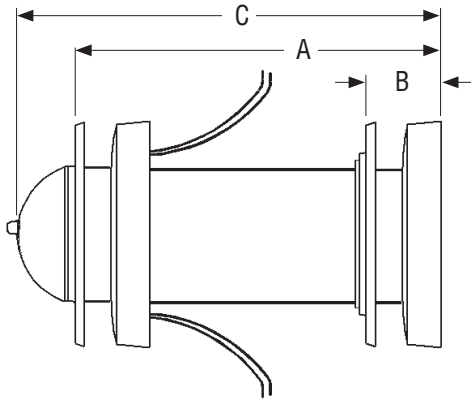

Features

Pit cleaning wire brushes are designed to improve the effectiveness of corrosion inhibitors, thus reducing the risk of leaks due to internal corrosion. Brushes are designed to conform to the inside diameter of pipe, regardless of wall thickness, to effectively clean the pipe wall.

Options

T.D. Williamson is committed to providing you with the exact product to assist you in planning, budgeting, and meeting the specifications for your individual application needs.

To help you obtain the proper pig for your application, check to see if the selection is capable of traversing your particular pipeline components (bends, valves, tees, etc.)

- PitBoss Cleaning Pigs are available in sizes 6-inch (150 mm) and larger.
- PitBoss Cleaning Pigs are available in dual diameter configurations.

■ 24-inch PitBoss™ Cleaning Pigs

PitBoss™ Cleaning Pigs

■ Sizes 16-inch & larger

■ Sizes 6- through 14-inch

Sizes 6-inch and larger

Inches	mm	Wt./Lbs.	Wt./Kg.	Part Number	A	B	C
6	150	15	6.80	02-2646-0006	15.56	2.56	18.36
8	200	20	9.07	02-2646-0008	16.56	3.00	19.30
10	250	40	18.14	02-2646-0010	19.50	3.63	19.50
12	300	50	22.68	02-2646-0012	20.44	4.19	23.86
14	350	57	25.85	02-2646-0014	20.44	4.19	23.86
16	400	120	54.43	02-2646-0016	24.44	5.33	27.50
18	450	145	65.77	02-2646-0018	23.44	5.67	28.63
20	500	215	97.52	02-2646-0020	26.24	6.08	31.58
22	550	235	106.59	02-2646-0022	26.79	6.54	32.04
24	600	270	122.47	02-2646-0024	30.85	7.44	36.94
26	650	322	146.06	02-2646-0026	39.74	7.52	46.21